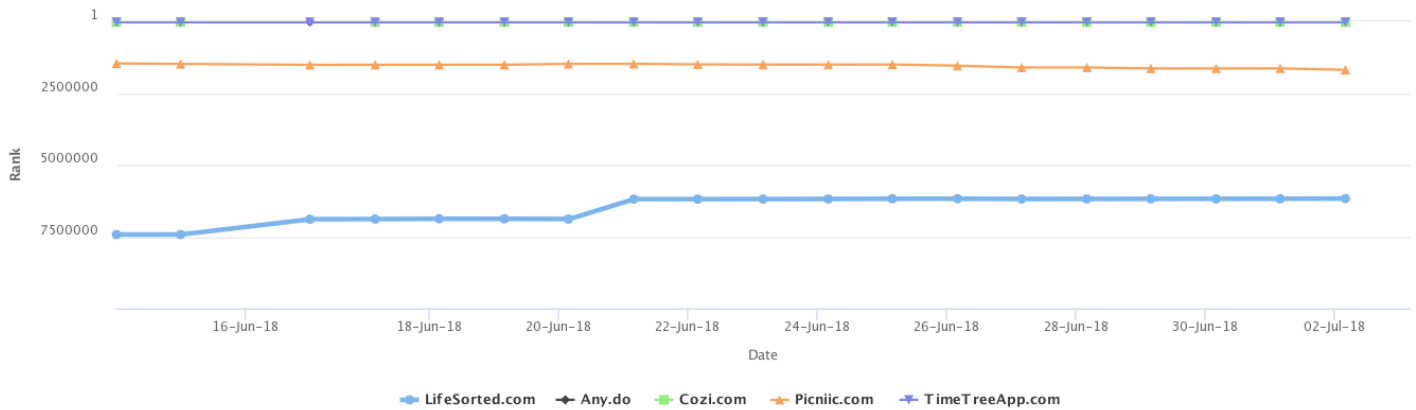

Alexa: Rank

LifeSorted.com | Alexa | Rank | 14 Jun 2018 - 03 Jul 2018

Alexa Domain Analysis

Competitive Analysis

Closest Competitor Ahead		Closest Competitor Behind	
Name	Distance	Name	Distance
Picnic.com	4,485,143	N/A	N/A

Website Name	Start Value	End Value	Best Value	Worst Value	Average Value	Change	Change %
Any.do	22,096	21,567	21,567	22,096	21,857	529.00	2.39%
Cozi.com	27,989	27,817	27,817	28,065	27,959	172.00	0.61%
LifeSorted.com	7,424,578	6,172,625	6,172,625	7,424,578	6,498,356	1,251,953.00	16.86%
Picnic.com	1,464,867	1,687,482	1,464,867	1,687,482	1,543,982	-222,615.00	-15.20%
TimeTreeApp.com	31,365	29,524	29,524	31,365	30,460	1,841.00	5.87%