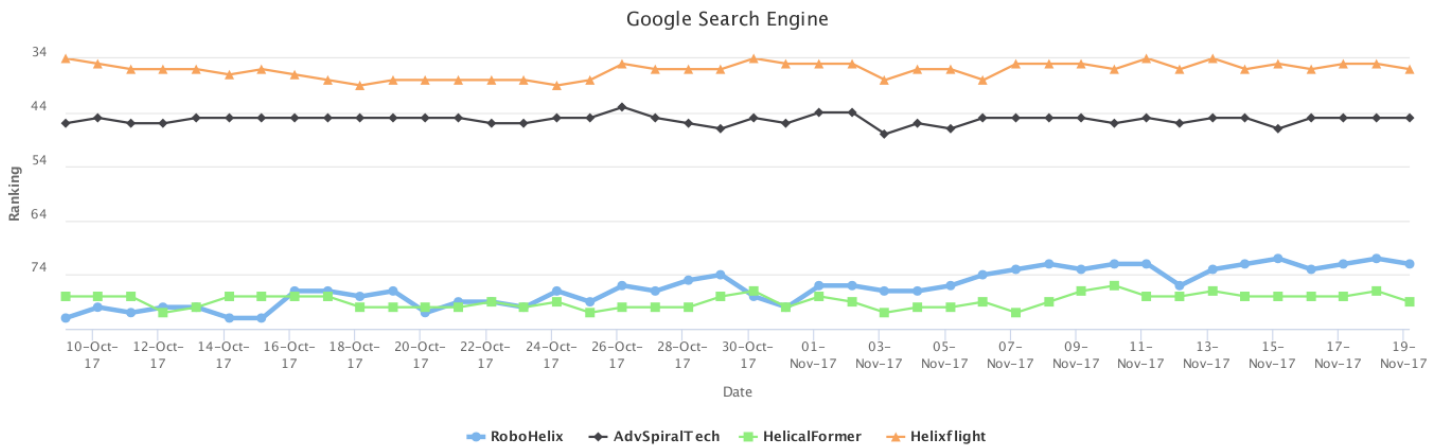

Google Worldwide | 09 Oct 2017 - 19 Nov 2017 | Ranking average of all queries

Competitive Analysis

Closest Competitor Ahead		Closest Competitor Behind	
Name	Distance	Name	Distance
AdvSpiralTech	27	HelicalFormer	7