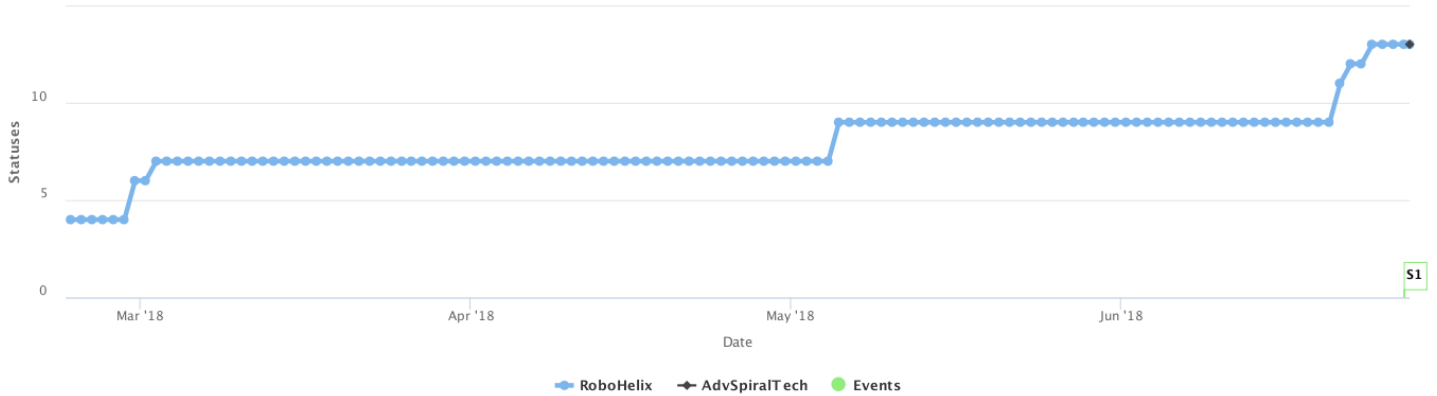

Twitter: Statuses

RoboHelix | Twitter | Statuses | 22 Feb 2018 - 28 Jun 2018

Twitter Social Media

Events:

S1 The country has been updated from WorldwideWorldwideWorldwideWorldwideWorldwide to Worldwide

Competitive Analysis

Closest Competitor Ahead		Closest Competitor Behind	
Name	Distance	Name	Distance
N/A	N/A	N/A	N/A

Website Name	Start Value	End Value	Best Value	Worst Value	Average Value	Change	Change %
AdvSpiralTech	13	13	13	13	13	0.00	0.00%
RoboHelix	4	13	13	4	8	9.00	225.00%